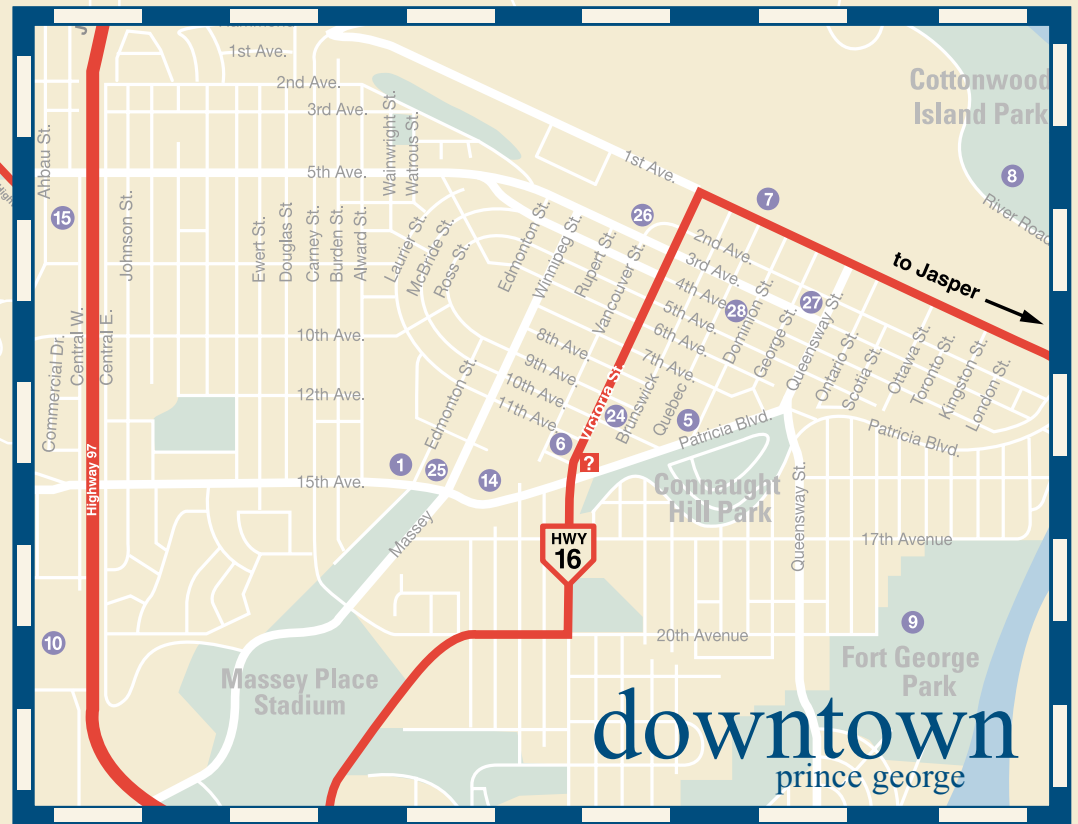

british columbia's northern capital

prince george

canada

map legend

? Visitor Information Centres

- 1198 Victoria Street
- Highway 16 & 97 Junction

1 Prince George Regional Hospital

2 Multiplex

3 Kin Centres

4 Aquatic Centre

5 Civic Plaza:

Civic Centre

Four Seasons Leisure Pool

Two Rivers Gallery of Prince George & Region

Public Library

6 Greyhound Bus Station

7 VIA Rail Station

8 PG Railway & Forestry Museum

9 The Exploration Place (Fraser Ft. George Regional Museum)

10 College of New Caledonia

11 University of Northern BC

12 Pine Centre Mall

13 Brookwood Shopping Plaza

14 Parkwood Place

15 Spruceland Shopping Centre

16 Parkhill Centre

17 College Heights Shopping Plaza

18 Prince George Airport

- 19 BC Rail Station
- 20 Canfor - PG Pulp & Paper Mill
- 21 Hart Shopping Centre
- 22 Prince George Playhouse
- 23 Sani Dump
- 24 RCMP Station
- 25 Northern Interior Health Unit
- 26 PG Native Art Gallery
- 27 Prince George Courthouse
- 28 Specialty Avenue
- 29 Forests For The World
- 30 Huble Homestead (North)
- 31 West Lake (West)